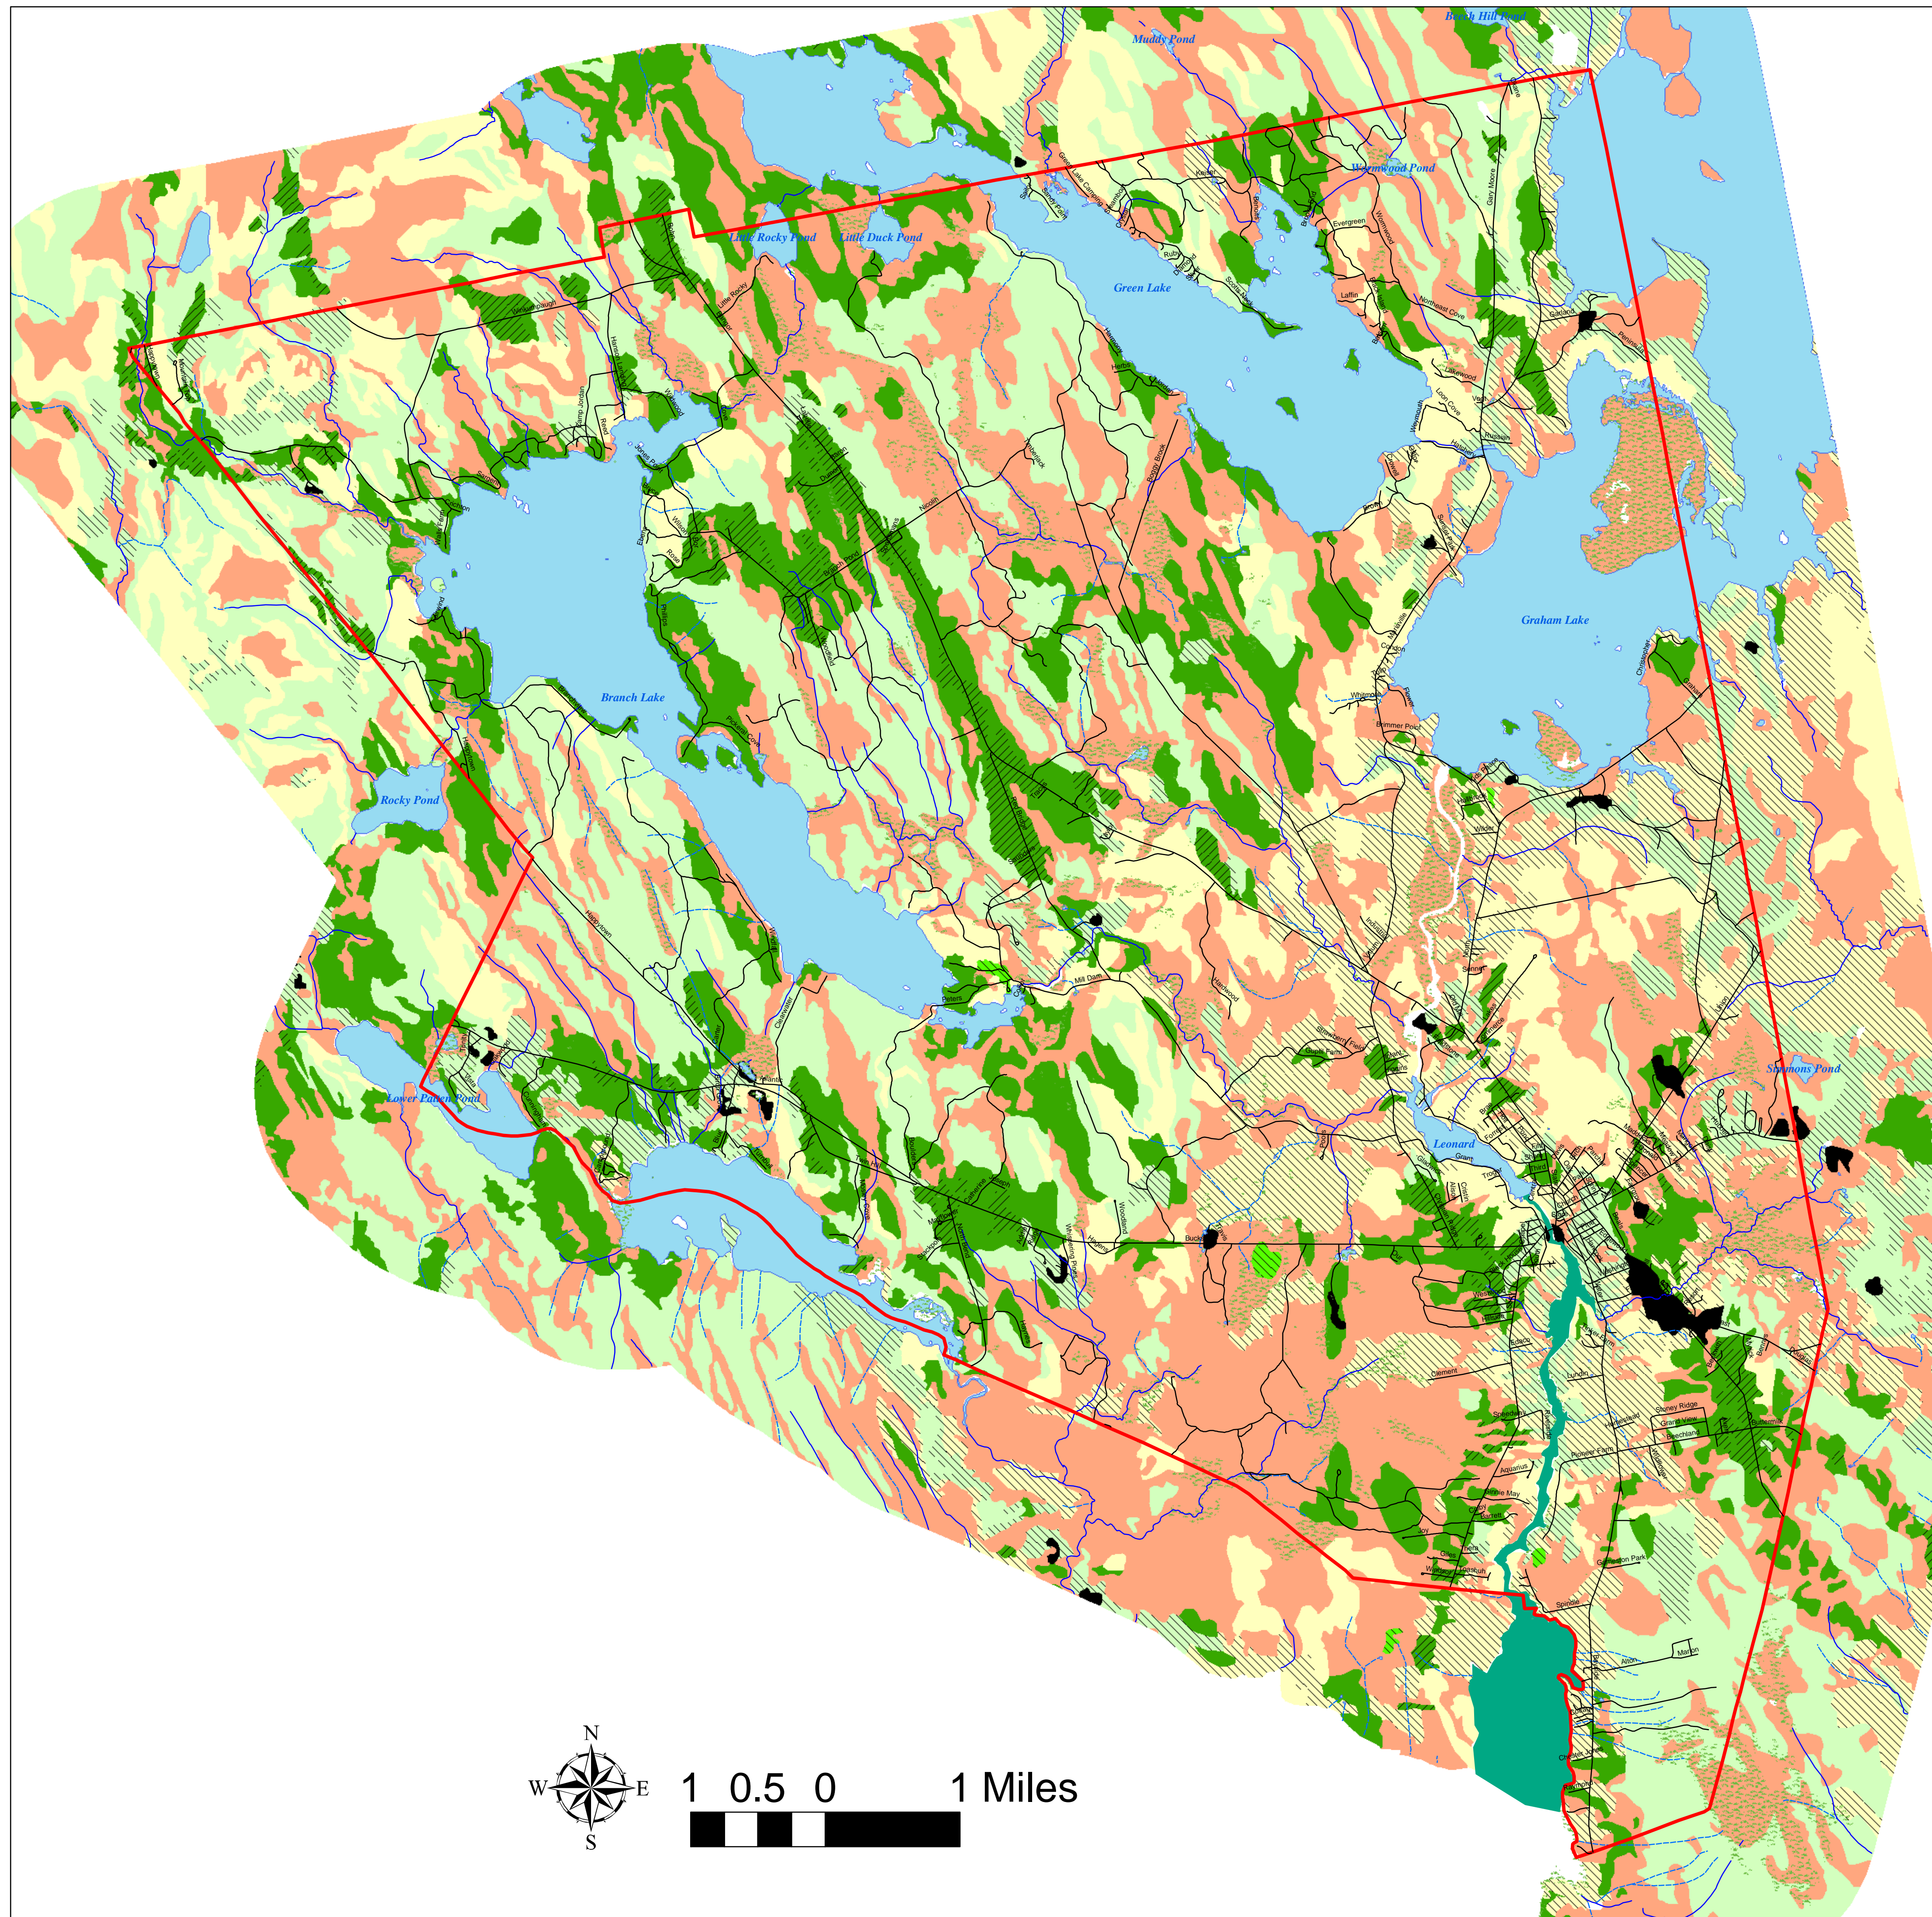

Soils Map City of Ellsworth

Legend

- Town Boundary
- Roads-E911

Streams

- Perennial
- Intermittent
- Wetlands
- Lakes and Ponds
- Estuary

Soils Prime Farmland

- All areas are prime farmland
- Farmland of statewide importance

Soils Development Rating

- High
- Very High
- Medium
- Low
- Very Low
- Not Rated

Map Prepared by:
Date:

Sources:
Maine Office of GIS
City of Ellsworth
Hancock County Planning Commission