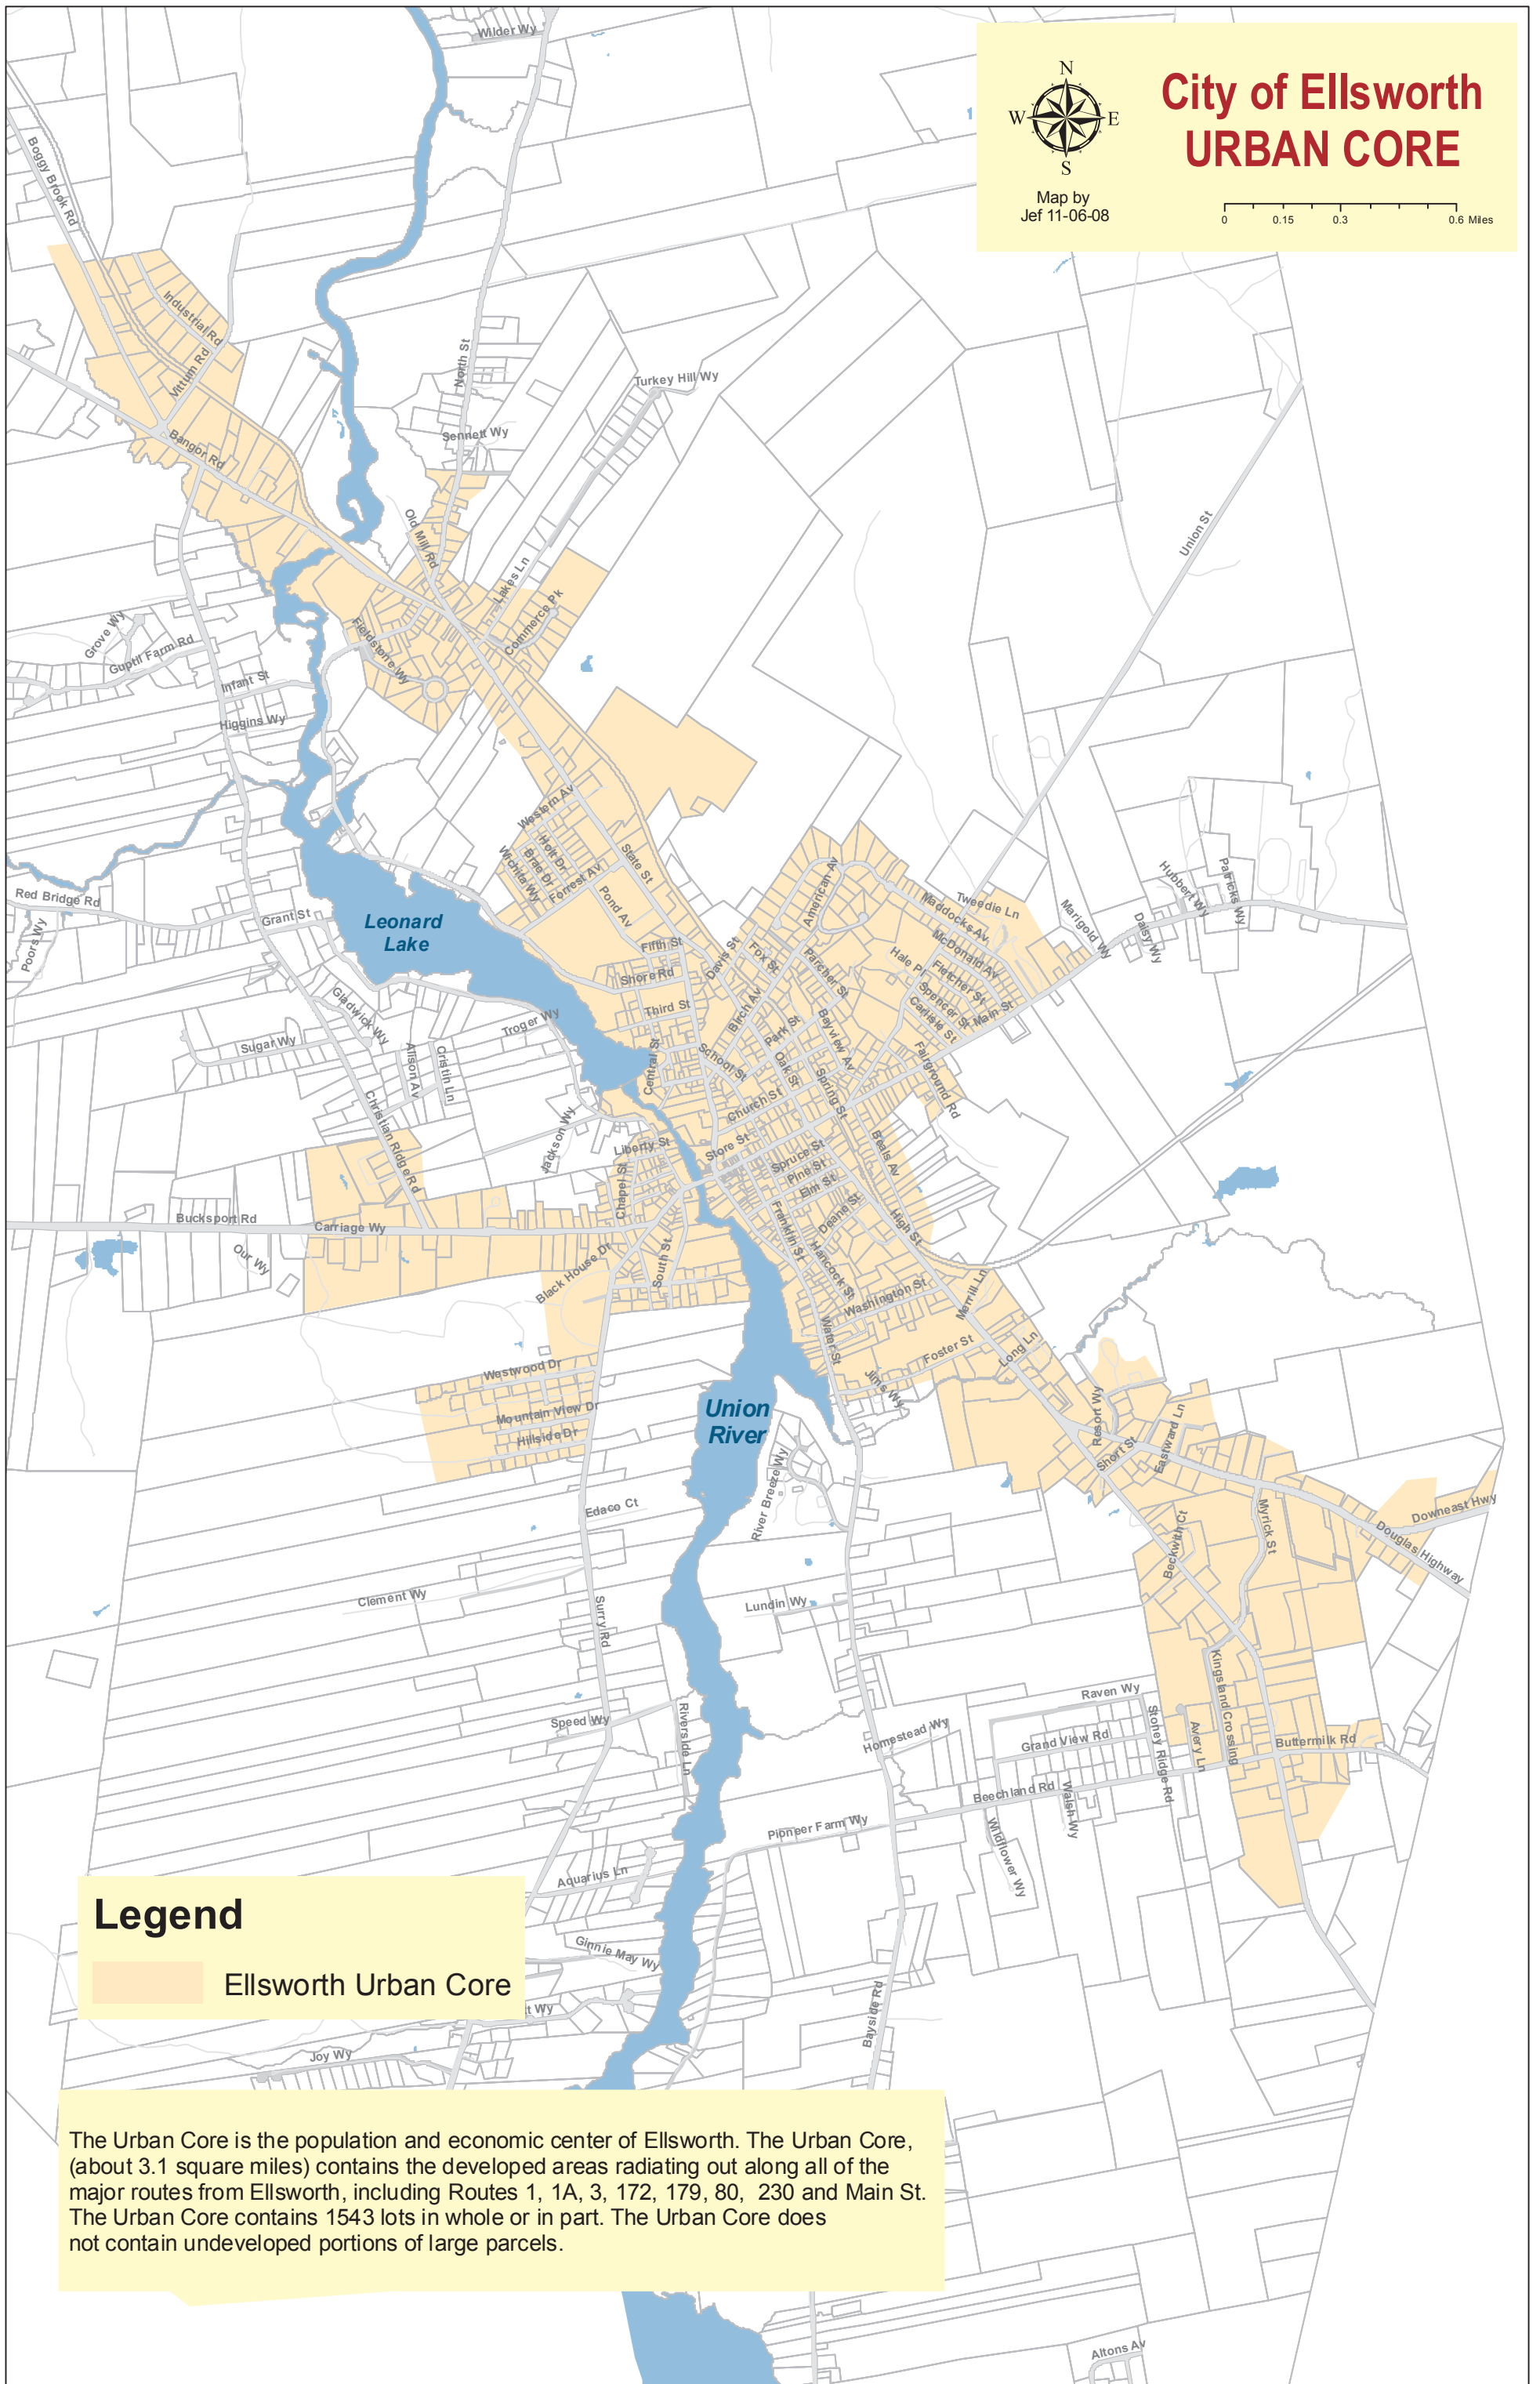

City of Ellsworth URBAN CORE

Map by
Jef 11-06-08

0 0.15 0.3 0.6 Miles

Legend

 Ellsworth Urban Core

The Urban Core is the population and economic center of Ellsworth. The Urban Core, (about 3.1 square miles) contains the developed areas radiating out along all of the major routes from Ellsworth, including Routes 1, 1A, 3, 172, 179, 80, 230 and Main St. The Urban Core contains 1543 lots in whole or in part. The Urban Core does not contain undeveloped portions of large parcels.